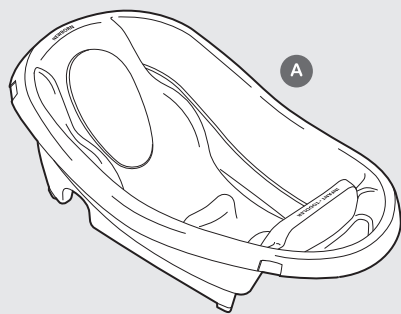

⚠️ **WARNING: IMPORTANT! KEEP FOR FUTURE REFERENCE!**

⚠️ **WARNING: DROWNING HAZARD**

Drowning Hazard: Babies have **drowned** while using infant bath tubs.

To prevent drowning:

- **Stay** in arm's reach of your baby.
- **Never** rely on a toddler or preschooler to help your baby or alert you to trouble. Babies have drowned even with other children in or near bath tub.
- Babies can drown in as little as **1 inch** of water. Use as little water as possible to bathe your baby.
- Use in **empty** adult tub or sink.
- Keep drain **open** in adult tub or sink.
- **NEVER** bathe baby until you have tested the water temperature. **ALWAYS** check water temperature before placing child into tub.
- Bath water should be between 90°F and 100°F (32.2°C and 37.8°C).
- This product is not a toy. **DO NOT** allow children to play with it.
- Bath sling suitable for babies from birth (0-3 months, up to 10 lbs.).

Fall Hazard: Babies have suffered **head injuries** falling from infant bath tubs.

To prevent falls:

- Place tub **only** in adult tub or sink for safe use.
- **Never** lift or carry baby in product.
- Never use on uneven or elevated surfaces.
- **NEVER** leave children unattended.
- Discontinue use of product if damaged, broken, or disassembled.

components:

- A Tub
- B Newborn Sling

modes of use:

The newborn sling provides a padded headrest and fabric support for baby.

The newborn side of the tub has a padded backrest, support seat, and side supports to keep baby in place. The infant-toddler side has a large seating area with a high backrest and soft foam seat for growing babies.

Use notch on the tub's base to secure to the divider on double sinks.

CAUTION: ALWAYS test for a secure fit in the sink before placing baby in tub.

IMPORTANT: Shift tub to one side as far as it will go and push down firmly to confirm tub stability. Shift tub in the opposite direction as far as it will go and push down firmly to reconfirm tub stability.