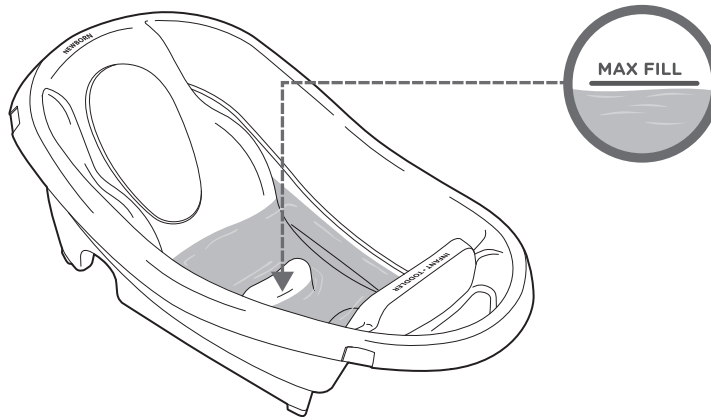

fill level: