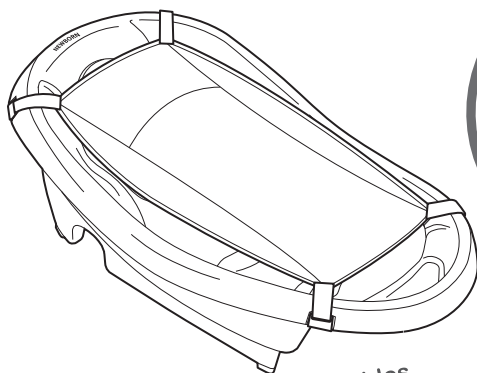

Fall Hazard: Babies have suffered **head injuries** falling from infant bath tubs.

To prevent falls:

- Place tub **only** in adult tub or sink for safe use.
- **Never** lift or carry baby in product.
- Never use on uneven or elevated surfaces.
- **NEVER** leave children unattended.
- Discontinue use of product if damaged, broken, or disassembled.

components:

- A Tub
- B Newborn Sling

modes of use:

The newborn sling provides a padded headrest and fabric support for baby.

The newborn side of the tub has a padded backrest, support seat, and side supports to keep baby in place. The infant-toddler side has a large seating area with a high backrest and soft foam seat for growing babies.