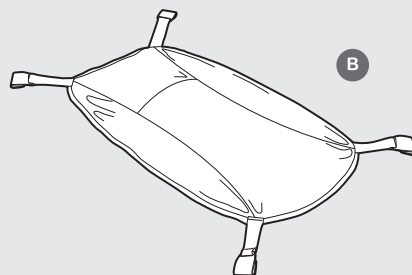

⚠️ **WARNING: IMPORTANT! KEEP FOR FUTURE REFERENCE!**

⚠️ **WARNING: DROWNING HAZARD**

Drowning Hazard: Babies have **drowned** while using infant bath tubs.

To prevent drowning:

- **Stay** in arm's reach of your baby.
- **Never** rely on a toddler or preschooler to help your baby or alert you to trouble. Babies have drowned even with other children in or near bath tub.
- Babies can drown in as little as **1 inch** of water. Use as little water as possible to bathe your baby.
- Use in **empty** adult tub or sink.
- Keep drain **open** in adult tub or sink.
- **NEVER** bathe baby until you have tested the water temperature. **ALWAYS** check water temperature before placing child into tub.
- Bath water should be between 90°F and 100°F (32.2°C and 37.8°C).
- This product is not a toy. **DO NOT** allow children to play with it.
- Bath sling suitable for babies from birth (0-3 months, up to 10 lbs.).

Fall Hazard: Babies have suffered **head injuries** falling from infant bath tubs.

To prevent falls:

- Place tub **only** in adult tub or sink for safe use.
- **Never** lift or carry baby in product.
- Never use on uneven or elevated surfaces.
- **NEVER** leave children unattended.
- Discontinue use of product if damaged, broken, or disassembled.

components:

- A Tub
- B Newborn Sling

modes of use:

The newborn sling provides a padded headrest and fabric support for baby.

The newborn side of the tub has a padded backrest, support seat, and side supports to keep baby in place. The infant-toddler side has a large seating area with a high backrest and soft foam seat for growing babies.