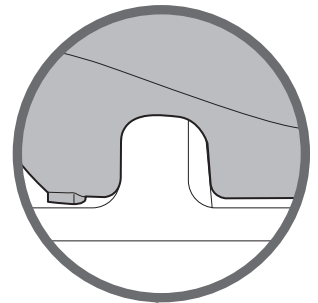

Clip the newborn sling to the tub in the 4 designated areas beneath the rim of the tub.

NOTE: We recommend using the newborn sling with babies 0-3 months, up to 10 lbs. As your baby grows, transition child to the padded, reclined backrest using the contoured hump in the tub for positional support.

fill level:

IMPORTANT: Bath water should be between 90°F and 100°F (32.2°C and 37.8°C).

IMPORTANT: Never fill tub past the max fill line.

secure to single or double sink:

Seat the base of the tub into a single sink.

Use notch on the tub's base to secure to the divider on double sinks.

CAUTION: ALWAYS test for a secure fit in the sink before placing baby in tub.

IMPORTANT: Shift tub to one side as far as it will go and push down firmly to confirm tub stability. Shift tub in the opposite direction as far as it will go and push down firmly to reconfirm tub stability.