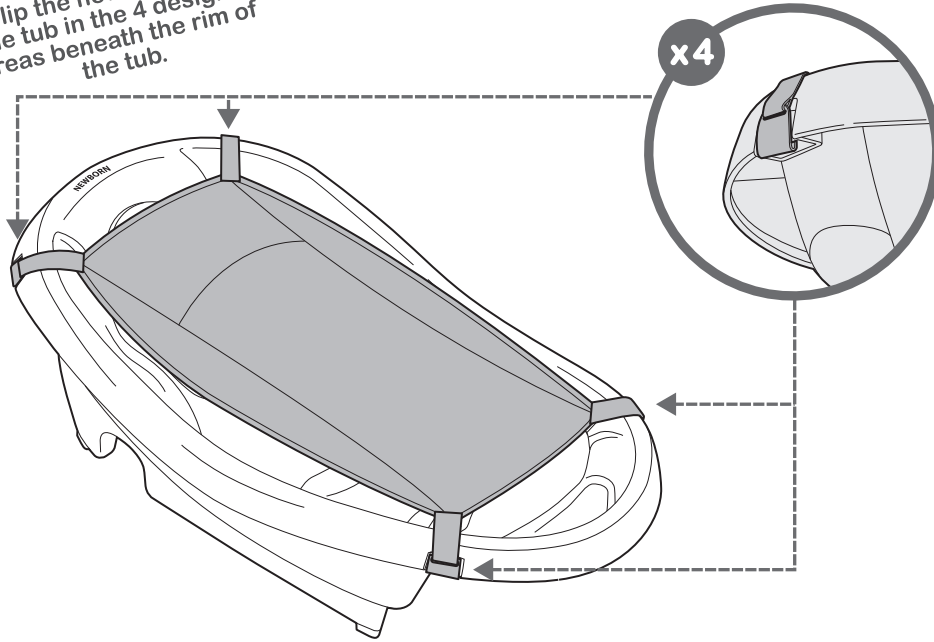

components:

- A Tub
- B Newborn Sling

modes of use:

The newborn sling provides a padded headrest and fabric support for baby.

The newborn side of the tub has a padded backrest, support seat, and side supports to keep baby in place. The infant-toddler side has a large seating area with a high backrest and soft foam seat for growing babies.

Clip the newborn sling to the tub in the 4 designated areas beneath the rim of the tub.

NOTE: We recommend using the newborn sling with babies 0-3 months, up to 10 lbs. As your baby grows, transition child to the padded, reclined backrest using the contoured hump in the tub for positional support.

Use notch on the tub's base to secure to the divider on double sinks.

CAUTION: ALWAYS test for a secure fit in the sink before placing baby in tub.

IMPORTANT: Shift tub to one side as far as it will go and push down firmly to confirm tub stability. Shift tub in the opposite direction as far as it will go and push down firmly to reconfirm tub stability.