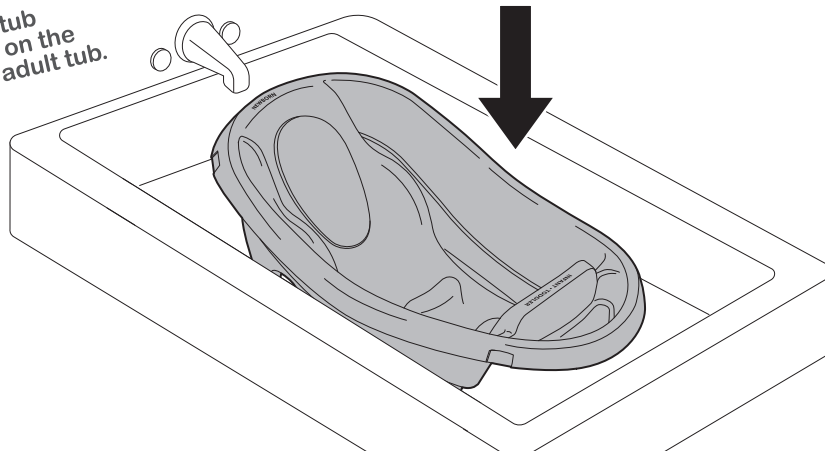

Clip the newborn sling to the tub in the 4 designated areas beneath the rim of the tub.

NOTE: We recommend using the newborn sling with babies 0-3 months, up to 10 lbs. As your baby grows, transition child to the padded, reclined backrest using the contoured hump in the tub for positional support.

fill level:

IMPORTANT: Bath water should be between 90°F and 100°F (32.2°C and 37.8°C).

IMPORTANT: Never fill tub past the max fill line.

secure to single or double sink:

Seat the base of the tub into a single sink.

Use notch on the tub's base to secure to the divider on double sinks.

CAUTION: ALWAYS test for a secure fit in the sink before placing baby in tub.

IMPORTANT: Shift tub to one side as far as it will go and push down firmly to confirm tub stability. Shift tub in the opposite direction as far as it will go and push down firmly to reconfirm tub stability.

to use in adult tub:

Place tub
securely on the
floor of an adult tub.

IMPORTANT:
ALWAYS keep the drain
open in the adult tub!

draining the tub:

Pull plug
to drain tub.

cleaning & maintenance:

- Newborn Sling: Machine wash on delicate cycle with mild, color-safe detergent. Air dry.
- Tub: Clean with a damp cloth, mild soap, and clean warm water.
- Do not use product if any components are damaged.