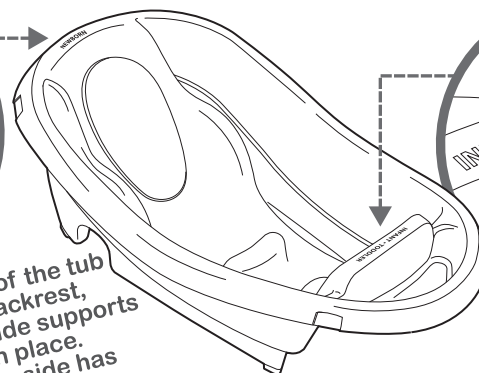

Fall Hazard: Babies have suffered **head injuries** falling from infant bath tubs.

To prevent falls:

- Place tub **only** in adult tub or sink for safe use.
- **Never** lift or carry baby in product.
- Never use on uneven or elevated surfaces.
- **NEVER** leave children unattended.
- Discontinue use of product if damaged, broken, or disassembled.

components:

- A Tub
- B Newborn Sling

modes of use:

The newborn sling provides a padded headrest and fabric support for baby.

The newborn side of the tub has a padded backrest, support seat, and side supports to keep baby in place. The infant-toddler side has a large seating area with a high backrest and soft foam seat for growing babies.

Clip the newborn sling to the tub in the 4 designated areas beneath the rim of the tub.

NOTE: We recommend using the newborn sling with babies 0-3 months, up to 10 lbs. As your baby grows, transition child to the padded, reclined backrest using the contoured hump in the tub for positional support.

Use notch on the tub's base to secure to the divider on double sinks.

CAUTION: ALWAYS test for a secure fit in the sink before placing baby in tub.

IMPORTANT: Shift tub to one side as far as it will go and push down firmly to confirm tub stability. Shift tub in the opposite direction as far as it will go and push down firmly to reconfirm tub stability.