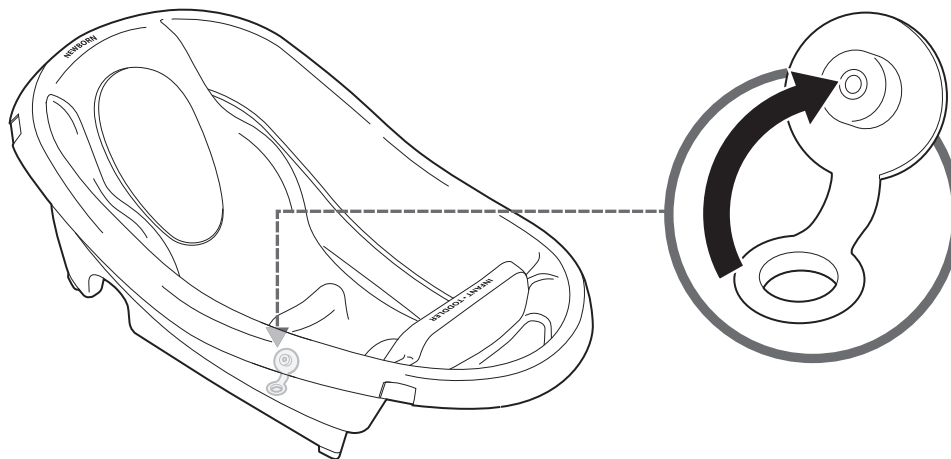

Use notch on the tub's base to secure to the divider on double sinks.

CAUTION: ALWAYS test for a secure fit in the sink before placing baby in tub.

IMPORTANT: Shift tub to one side as far as it will go and push down firmly to confirm tub stability. Shift tub in the opposite direction as far as it will go and push down firmly to reconfirm tub stability.

to use in adult tub:

Place tub
securely on the
floor of an adult tub.

IMPORTANT:
ALWAYS keep the drain
open in the adult tub!

draining the tub:

Pull plug
to drain tub.

cleaning & maintenance:

- Newborn Sling: Machine wash on delicate cycle with mild, color-safe detergent. Air dry.
- Tub: Clean with a damp cloth, mild soap, and clean warm water.
- Do not use product if any components are damaged.