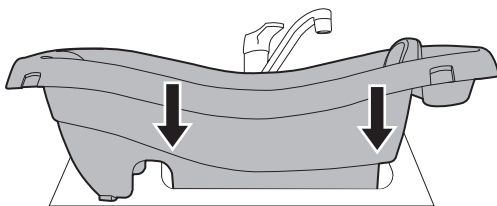

Clip the newborn sling to the tub in the 4 designated areas beneath the rim of the tub.

NOTE: We recommend using the newborn sling with babies 0-3 months, up to 10 lbs. As your baby grows, transition child to the padded, reclined backrest using the contoured hump in the tub for positional support.

Use notch on the tub's base to secure to the divider on double sinks.

CAUTION: ALWAYS test for a secure fit in the sink before placing baby in tub.

IMPORTANT: Shift tub to one side as far as it will go and push down firmly to confirm tub stability. Shift tub in the opposite direction as far as it will go and push down firmly to reconfirm tub stability.