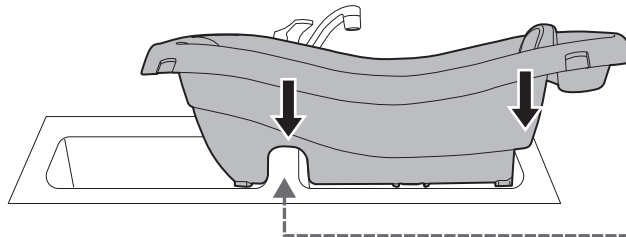

Clip the newborn sling to the tub in the 4 designated areas beneath the rim of the tub.

NOTE: We recommend using the newborn sling with babies 0-3 months, up to 10 lbs. As your baby grows, transition child to the padded, reclined backrest using the contoured hump in the tub for positional support.

fill level:

IMPORTANT: Bath water should be between 90°F and 100°F (32.2°C and 37.8°C).

IMPORTANT: Never fill tub past the max fill line.

secure to single or double sink:

Seat the base of the tub into a single sink.

Use notch on the tub's base to secure to the divider on double sinks.

CAUTION: ALWAYS test for a secure fit in the sink before placing baby in tub.

IMPORTANT: Shift tub to one side as far as it will go and push down firmly to confirm tub stability. Shift tub in the opposite direction as far as it will go and push down firmly to reconfirm tub stability.