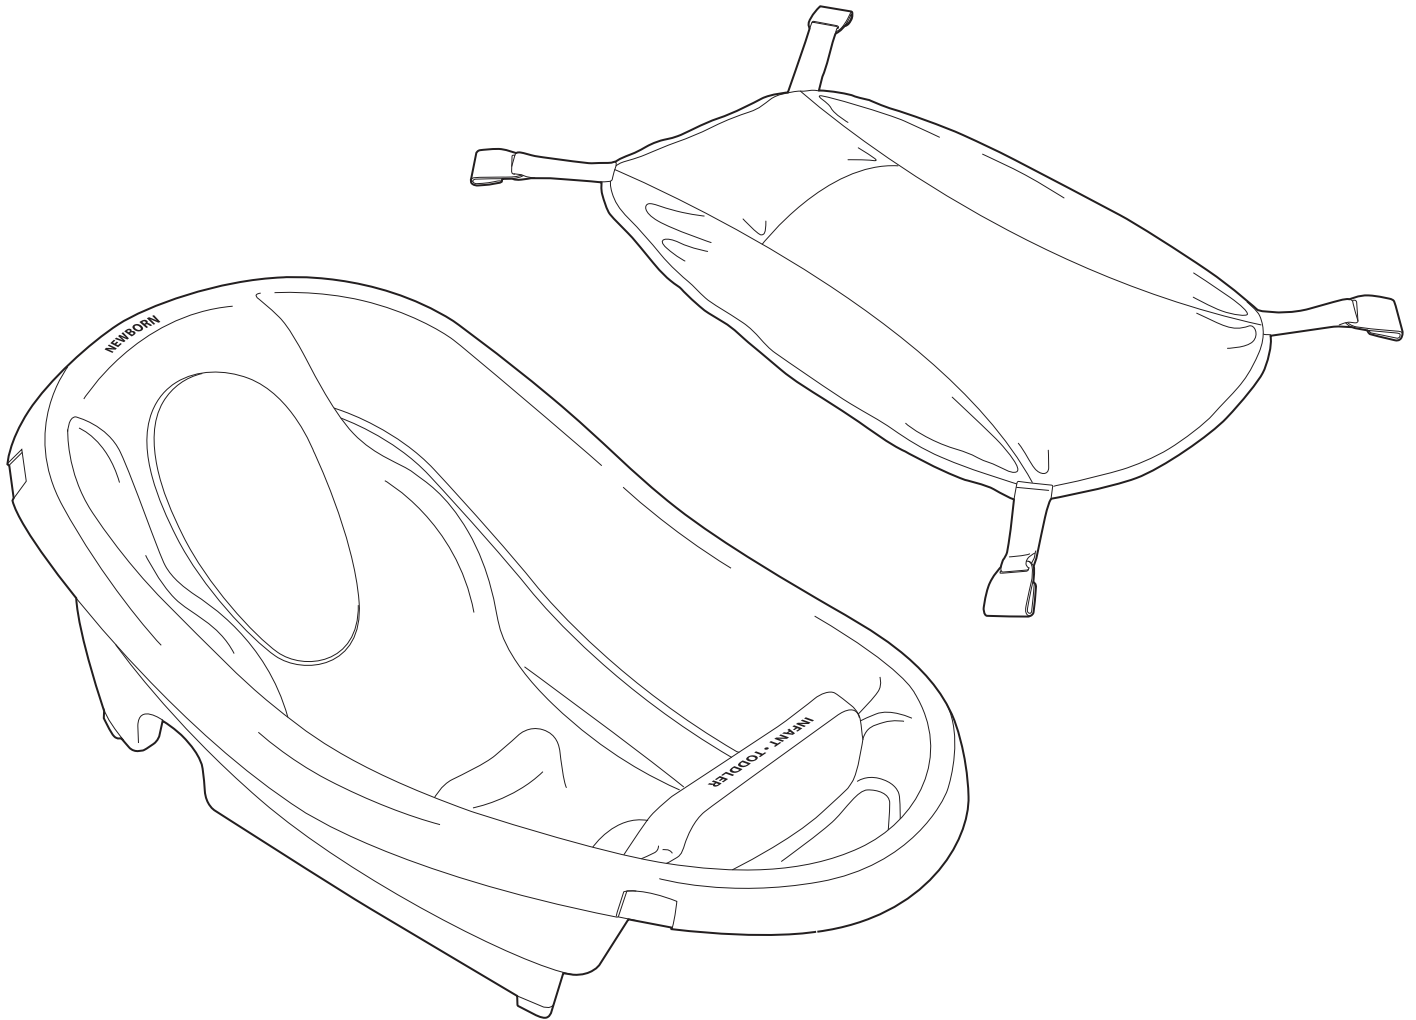

For use with children from birth to 2 years.
Adult assembly required.

COMFY CLEAN DELUXE NEWBORN-TO-TODDLER TUB

INSTRUCTION MANUAL

Thank you for purchasing the Comfy Clean Deluxe Newborn-to-toddler tub by Summer Infant. This 3-stage tub is designed to grow with your little one from newborn, to infant and toddler stages of bathing. The built-in contoured support keeps baby from sliding in the tub while providing optimal comfort and support. This tub also includes a newborn sling with padded headrest to keep baby comfortable while bathing.

components:

- A Tub
- B Newborn Sling

modes of use:

The newborn sling provides a padded headrest and fabric support for baby.

The newborn side of the tub has a padded backrest, support seat, and side supports to keep baby in place. The infant-toddler side has a large seating area with a high backrest and soft foam seat for growing babies.

Clip the newborn sling to the tub in the 4 designated areas beneath the rim of the tub.

NOTE: We recommend using the newborn sling with babies 0-3 months, up to 10 lbs. As your baby grows, transition child to the padded, reclined backrest using the contoured hump in the tub for positional support.

Use notch on the tub's base to secure to the divider on double sinks.

CAUTION: ALWAYS test for a secure fit in the sink before placing baby in tub.

IMPORTANT: Shift tub to one side as far as it will go and push down firmly to confirm tub stability. Shift tub in the opposite direction as far as it will go and push down firmly to reconfirm tub stability.