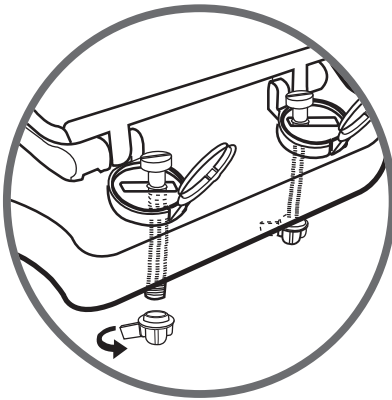

assembly:

1 Remove existing toilet seat and hardware. Place toilet trainer atop toilet bowl.

2 Use screwdriver to lift caps. Insert screw through toilet trainer to underside of toilet bowl.

3 Start nuts on screws from underside of toilet bowl. Position toilet trainer as desired and fasten screws tight.