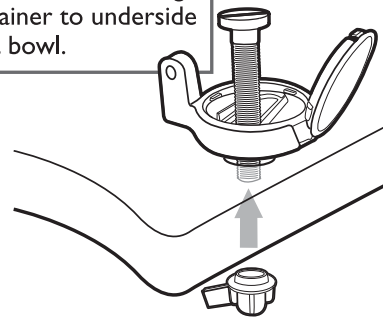

assembly:

1 Remove existing toilet seat and hardware. Place toilet trainer atop toilet bowl.

2 Use screwdriver to lift caps. Insert screw through toilet trainer to underside of toilet bowl.

3 Start nuts on screws from underside of toilet bowl. Position toilet trainer as desired and fasten screws tight.