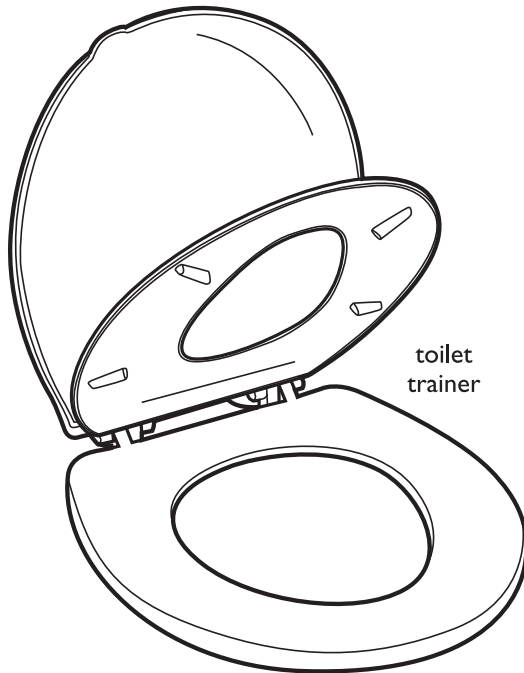

I1530A, I1540A

Please read the following instructions and warnings carefully before assembly and each use.

KEEP THIS INSTRUCTION MANUAL FOR FUTURE REFERENCE.

Tools required: Flat head screwdriver.

For technical support, contact us at **1-800-268-6237** or **www.summerinfant.com/contact**

For ages 18+ months.

Adult assembly required.

Colors and style may vary.

components:

screws (x2)

nuts (x2)

2-in-1 Toilet Trainer

INSTRUCTION MANUAL

assembly:

1 Remove existing toilet seat and hardware. Place toilet trainer atop toilet bowl.

2 Use screwdriver to lift caps. Insert screw through toilet trainer to underside of toilet bowl.

3 Start nuts on screws from underside of toilet bowl. Position toilet trainer as desired and fasten screws tight.